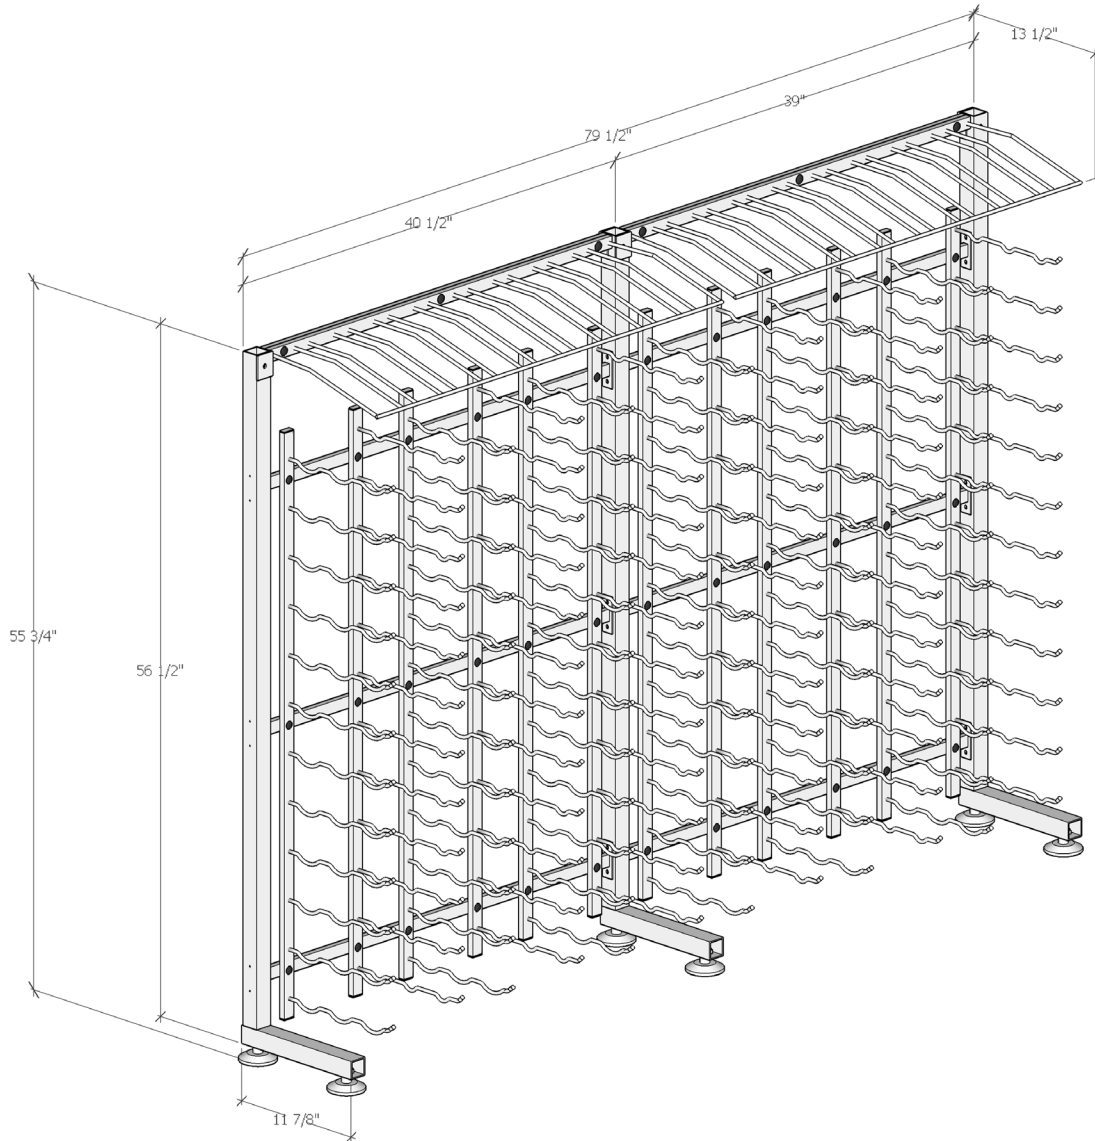

Island Display Rack 4 Half with Extension

Spec Sheet for IDR4-1EX 234-bottle wine rack

VINTAGEVIEW[®]
MOVING WINE STORAGE FORWARD

4690 Joliet St., Denver, CO 80239 | phone: 866.650.1500 | fax: 866.650.1501 | VintageView.com