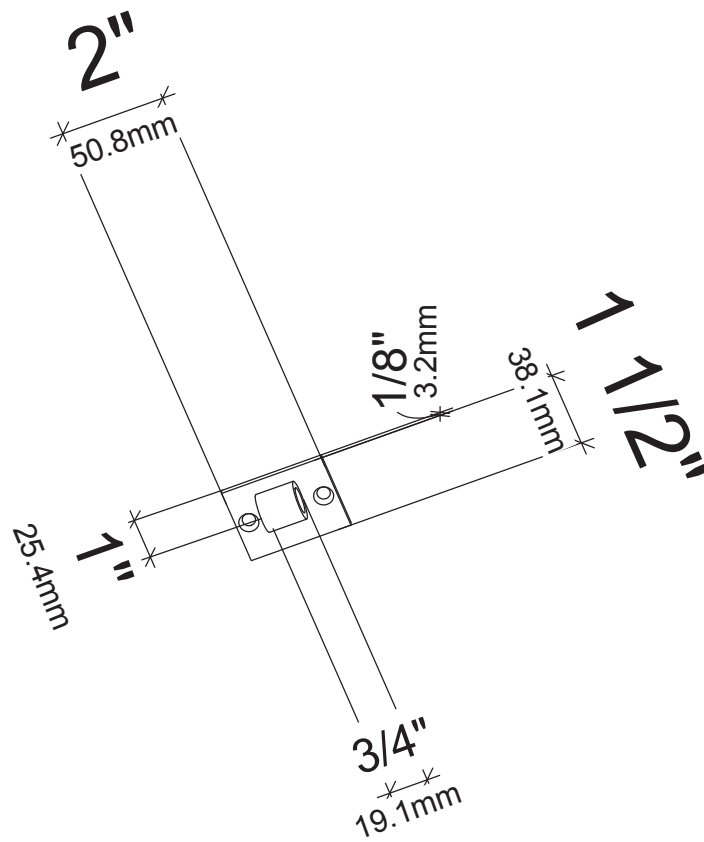

# W Series Frame Angle Bracket

Spec sheet for W Series Frame Angle Bracket (FCF-ANGLE)

**VINTAGEVIEW®**  
MOVING WINE STORAGE FORWARD

4690 Joliet St., Denver, CO 80239 | phone: 866.650.1500 | fax: 866.650.1501 | [VintageView.com](http://VintageView.com)