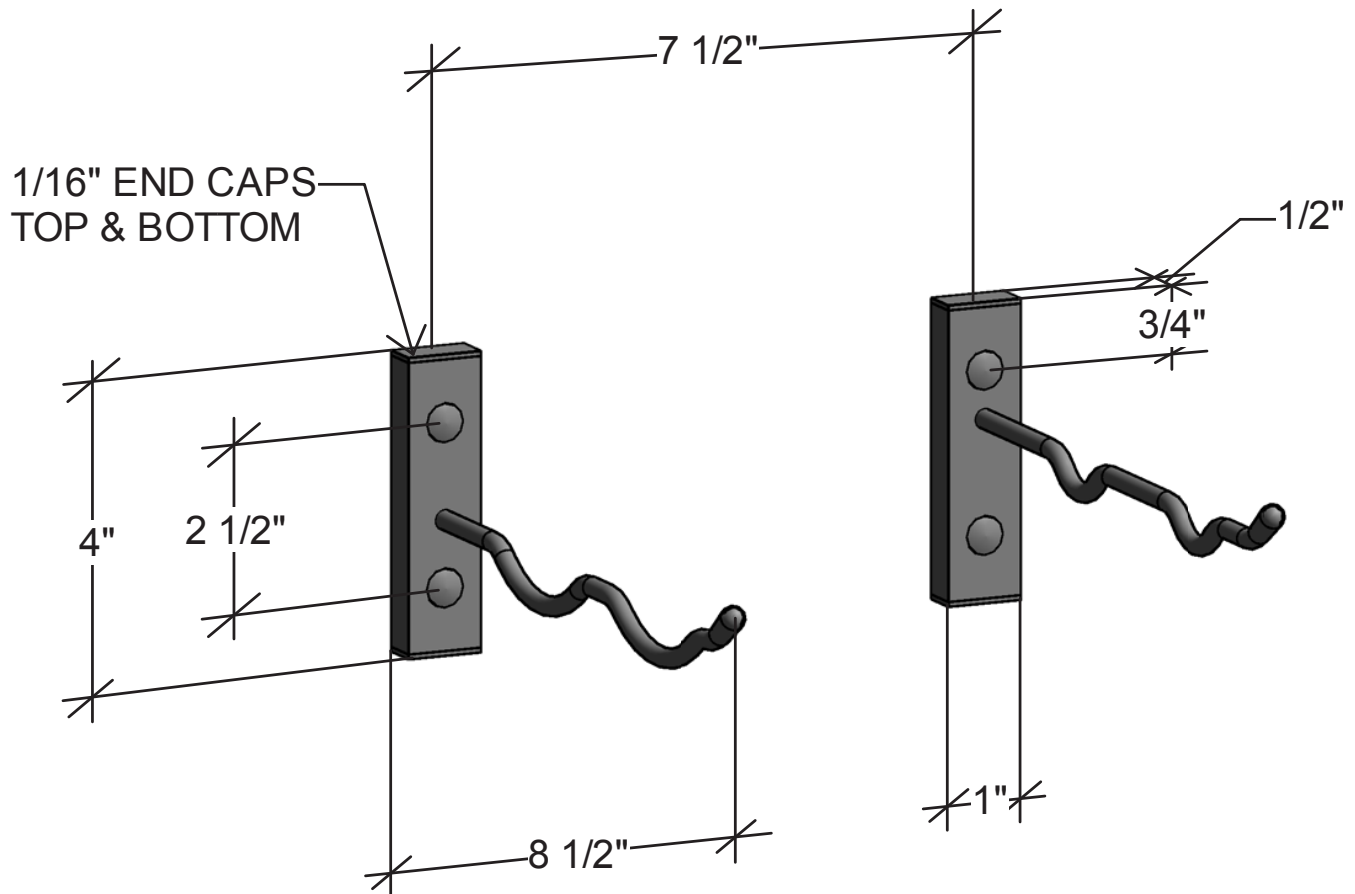

W Series Bottle Height

Spec sheet for WS-SBH2, 2-bottle wine rack

Account for 13" width
with wine bottle in rack

VINTAGEVIEW[®]
MOVING WINE STORAGE FORWARD

4690 Joliet St., Denver, CO 80239 | phone: 866.650.1500 | fax: 866.650.1501 | VintageView.com