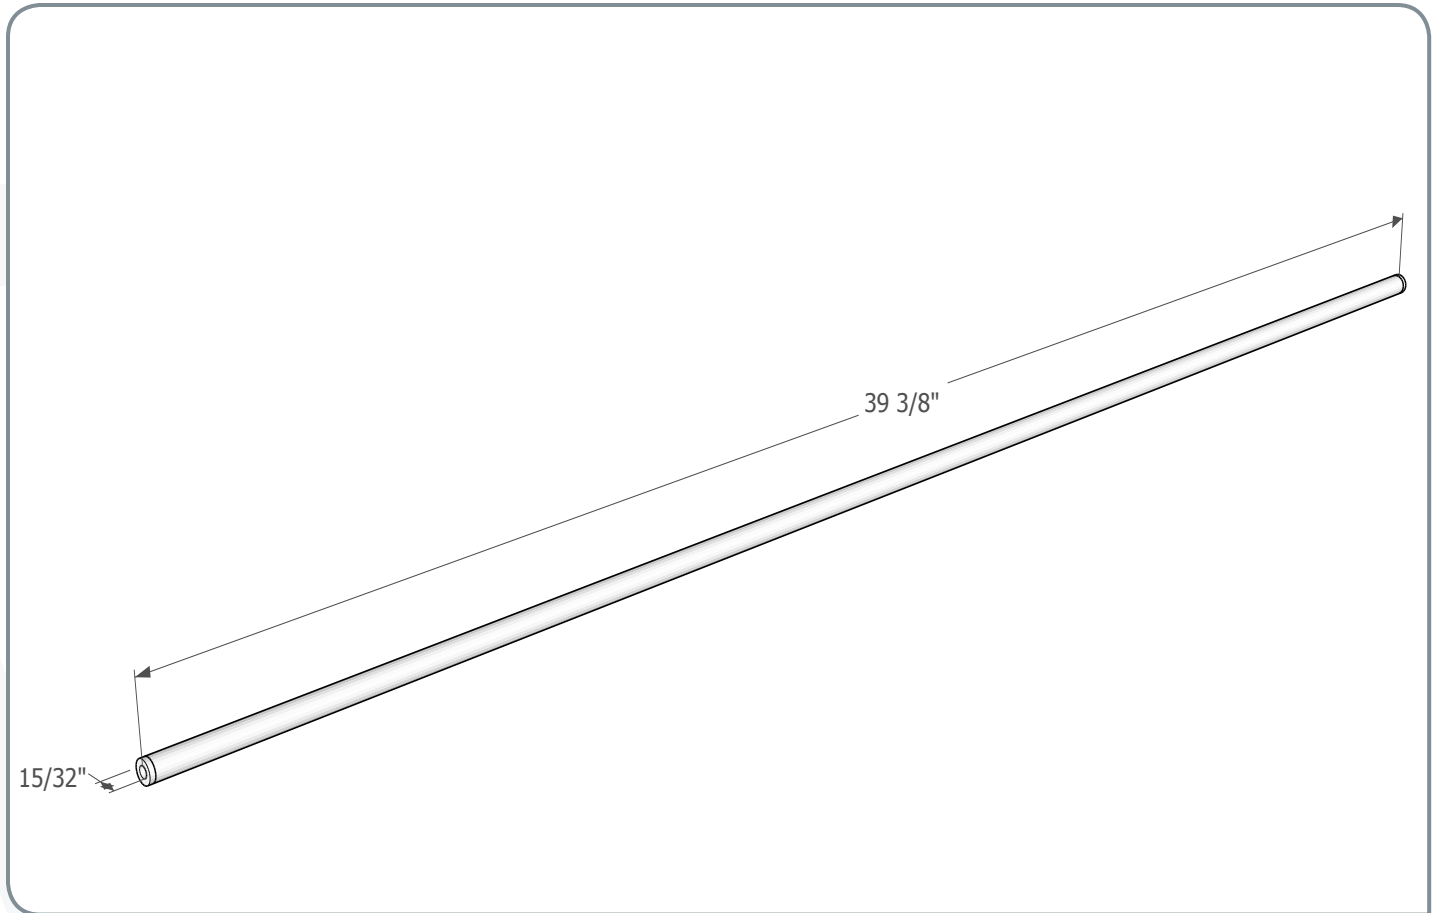

Evolution Series Wine Rod

Spec Sheet for E1-Rod

VINTAGEVIEW®
MOVING WINE STORAGE FORWARD

4690 Joliet St, Denver, CO 80239 | phone: 866.650.1500 | fax: 866.650.1501 | VintageView.com

For product warranty information, please visit vintageview.com/warranty