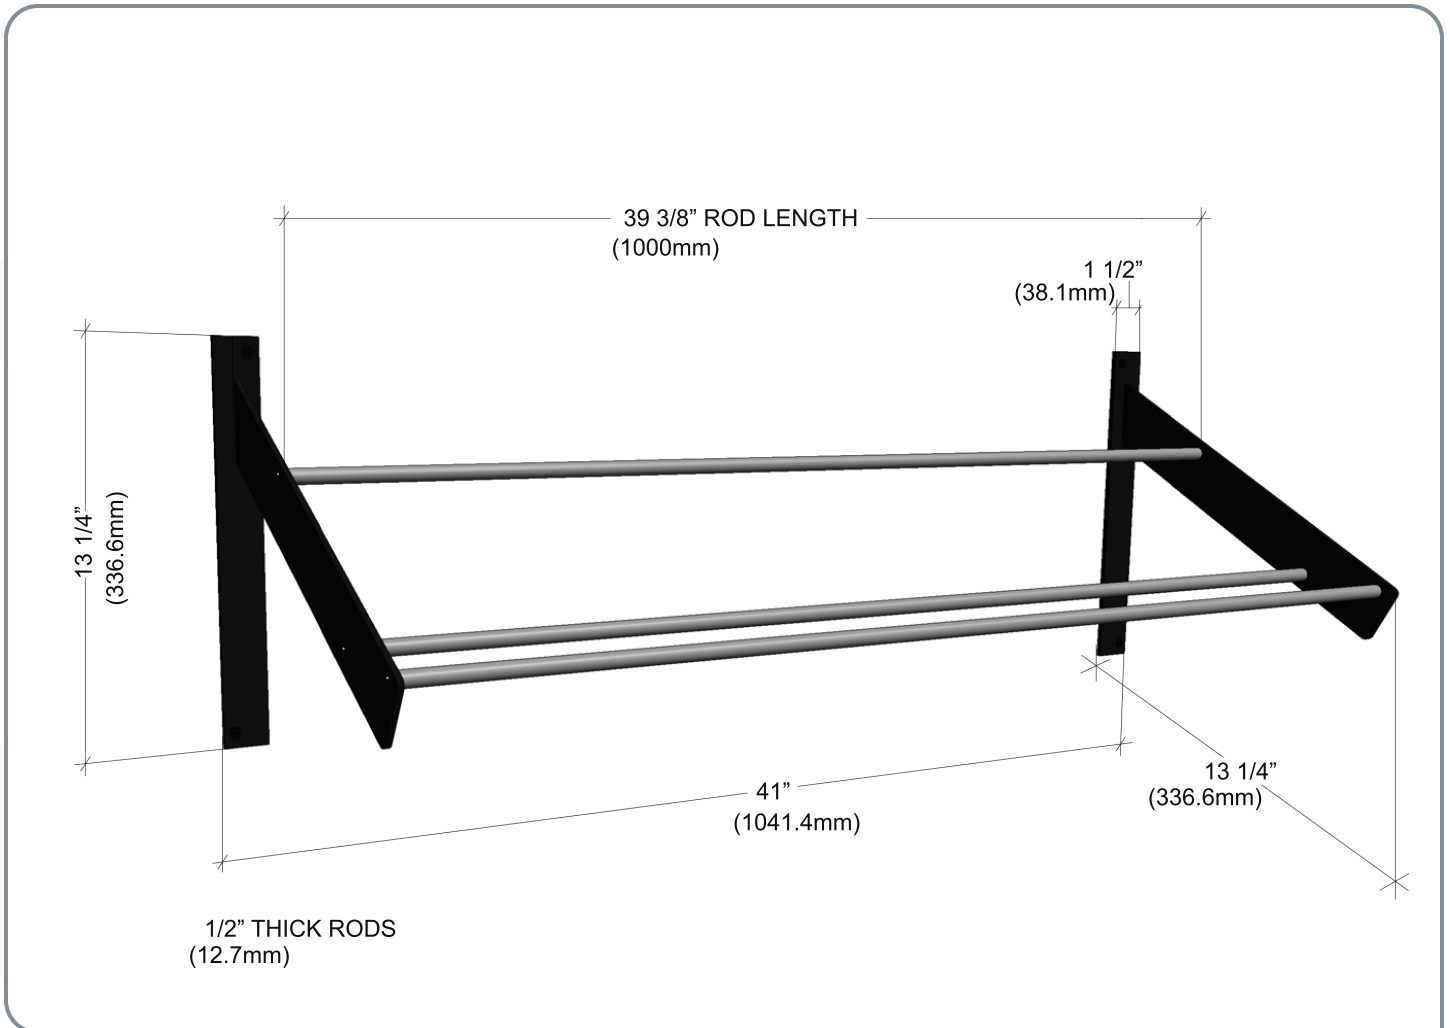

# Evolution Wine Wall Presentation Row

Spec Sheet for (WW-PR)

**VINTAGEVIEW**<sup>®</sup>  
MOVING WINE STORAGE FORWARD

4690 Joliet St, Denver, CO 80239 | phone: 866.650.1500 | fax: 866.650.1501 | [VintageView.com](http://VintageView.com)