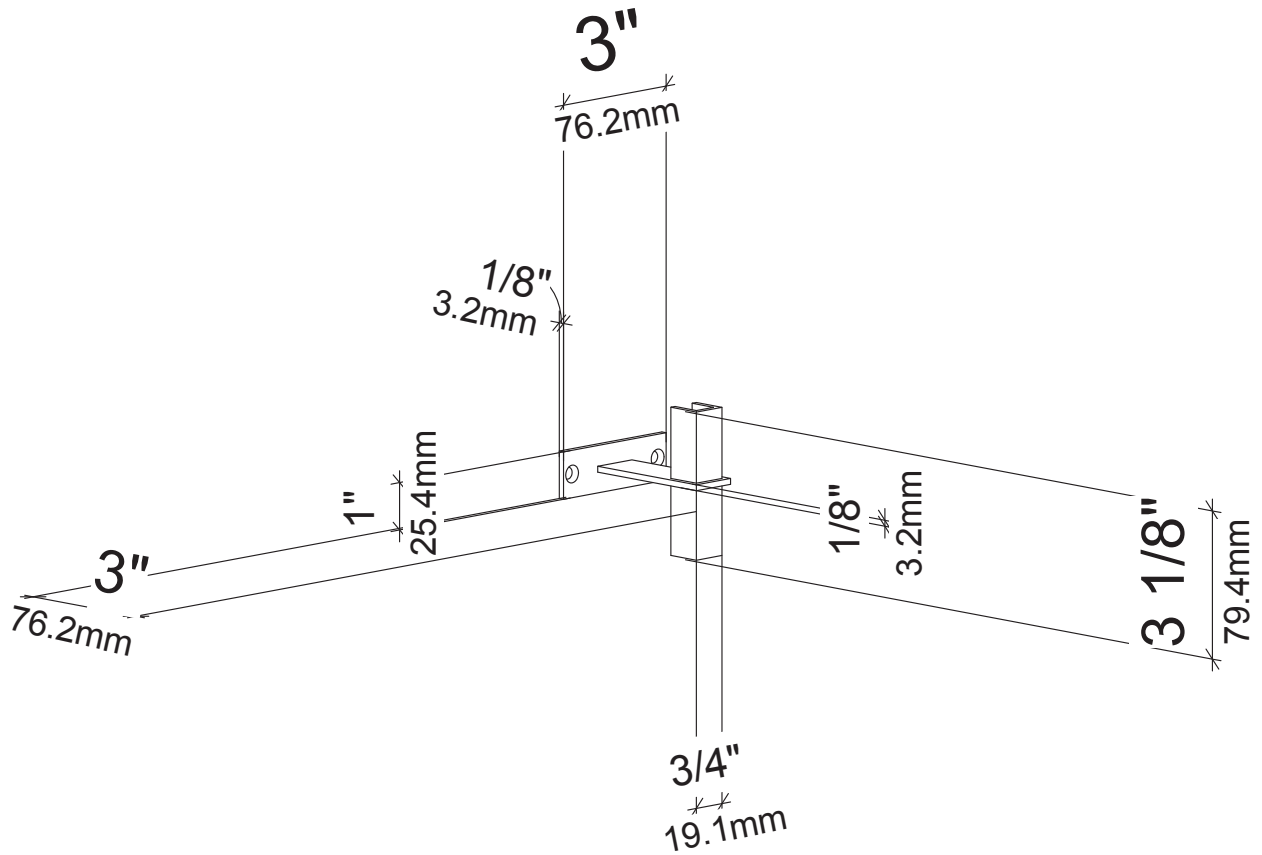

W Series Frame Extension Bracket

Spec sheet for W Series Frame Extension Bracket (FCF-2EX)

VINTAGEVIEW[®]
MOVING WINE STORAGE FORWARD

4690 Joliet St., Denver, CO 80239 | phone: 866.650.1500 | fax: 866.650.1501 | VintageView.com