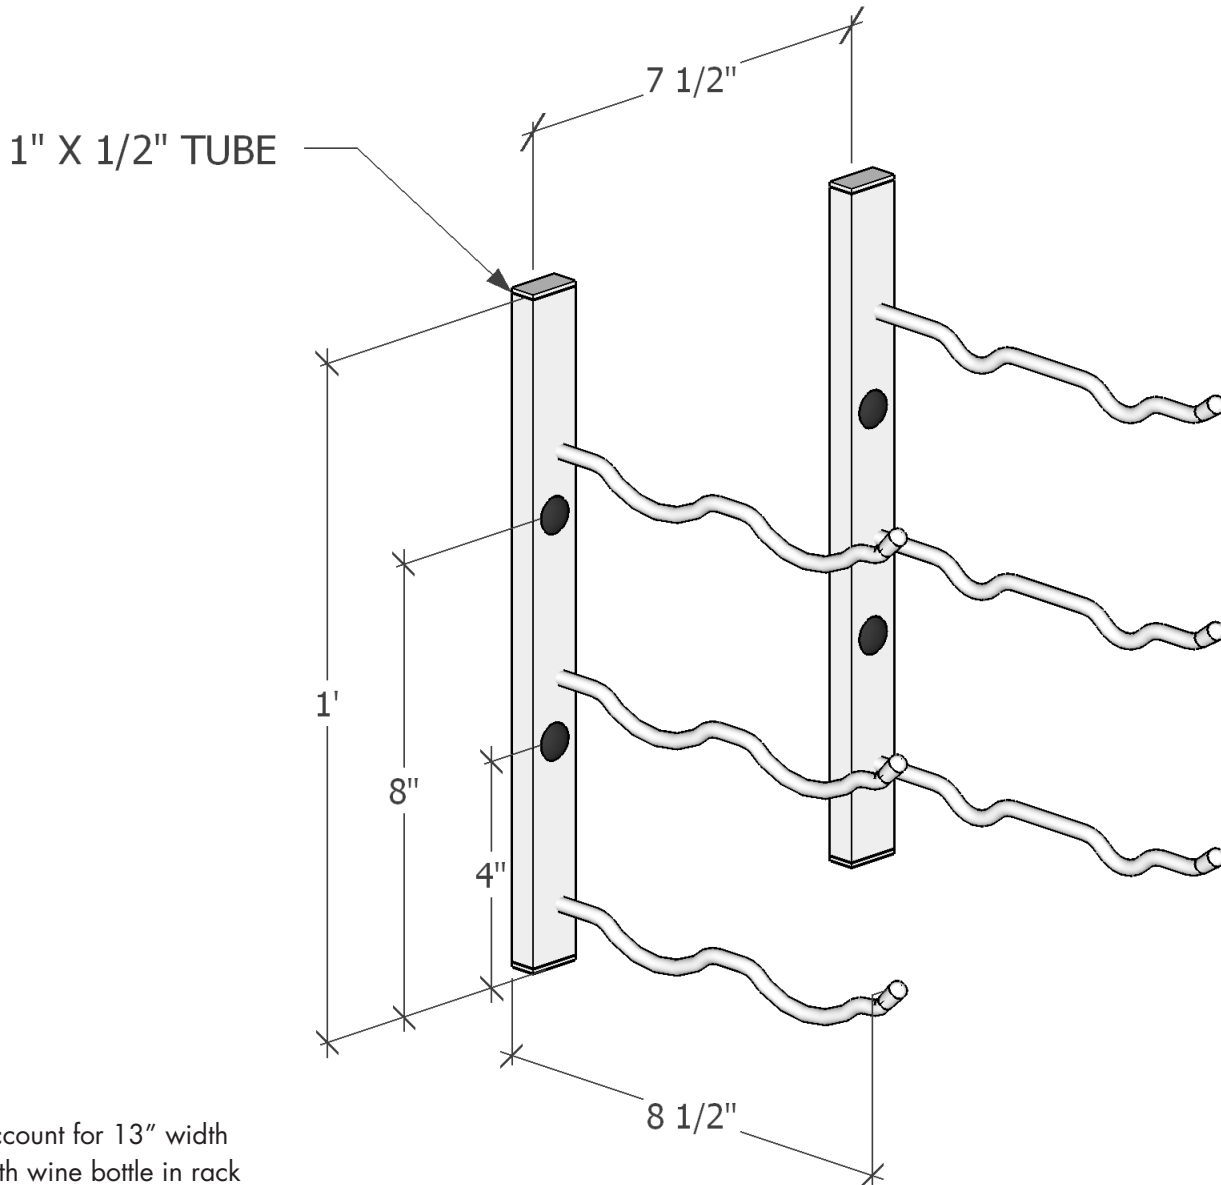

W Series 1'

Spec sheet for WS-12, 6-bottle wine rack

VINTAGEVIEW®
MOVING WINE STORAGE FORWARD

4690 Joliet St., Denver, CO 80239 | phone: 866.650.1500 | fax: 866.650.1501 | VintageView.com

For product warranty information, please visit vintageview.com/warranty