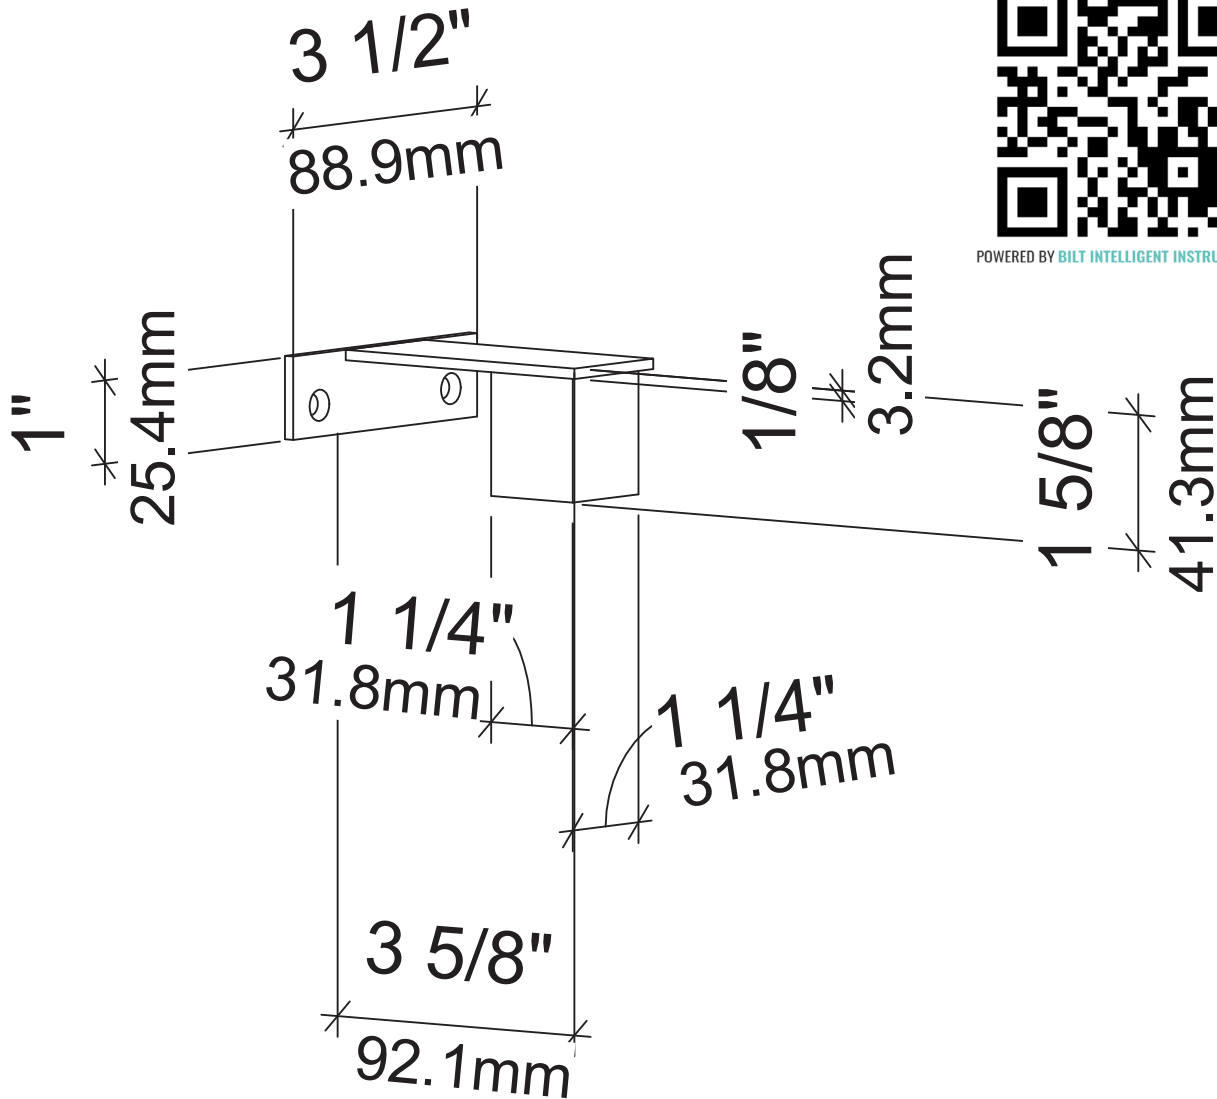

Vino Series/Wine Wall Post 2" Standoff Bracket

Spec Sheet for FCP-2WB for use with Vino Series and Wine Wall post systems

SCAN FOR **BILT**. 3D INSTRUCTIONS

POWERED BY **BILT** INTELLIGENT INSTRUCTIONS®

VINTAGEVIEW®
MOVING WINE STORAGE FORWARD

4690 Joliet St., Denver, CO 80239 | phone: 866.650.1500 | fax: 866.650.1501 | VintageView.com

For product warranty information, please visit vintageview.com/warranty