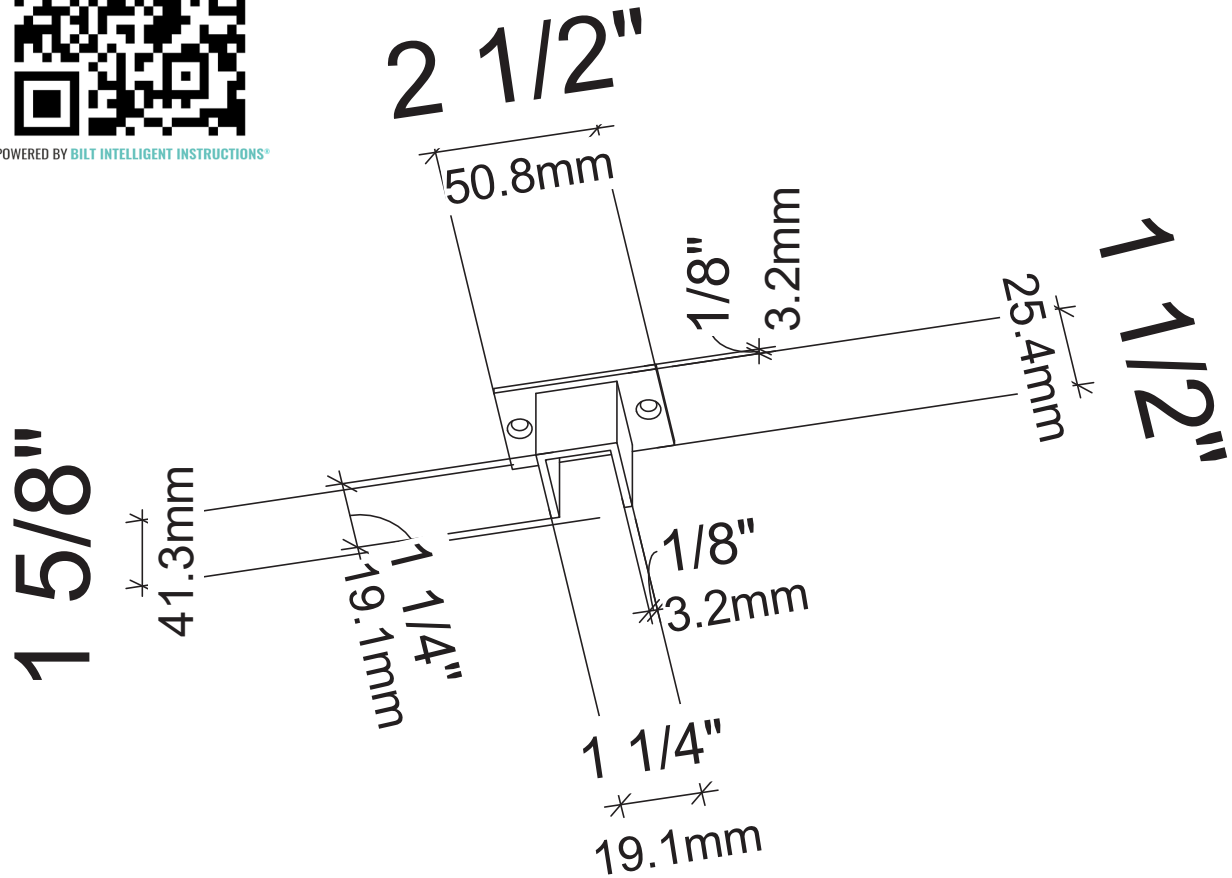

Vino Series/Wine Wall Hidden Bracket

Spec Sheet for FCP-HID for use with Vino Series and Wine Wall post systems

SCAN FOR **BILT** 3D INSTRUCTIONS

POWERED BY **BILT** INTELLIGENT INSTRUCTIONS®

VINTAGEVIEW®
MOVING WINE STORAGE FORWARD

4690 Joliet St., Denver, CO 80239 | phone: 866.650.1500 | fax: 866.650.1501 | VintageView.com

For product warranty information, please visit vintageview.com/warranty