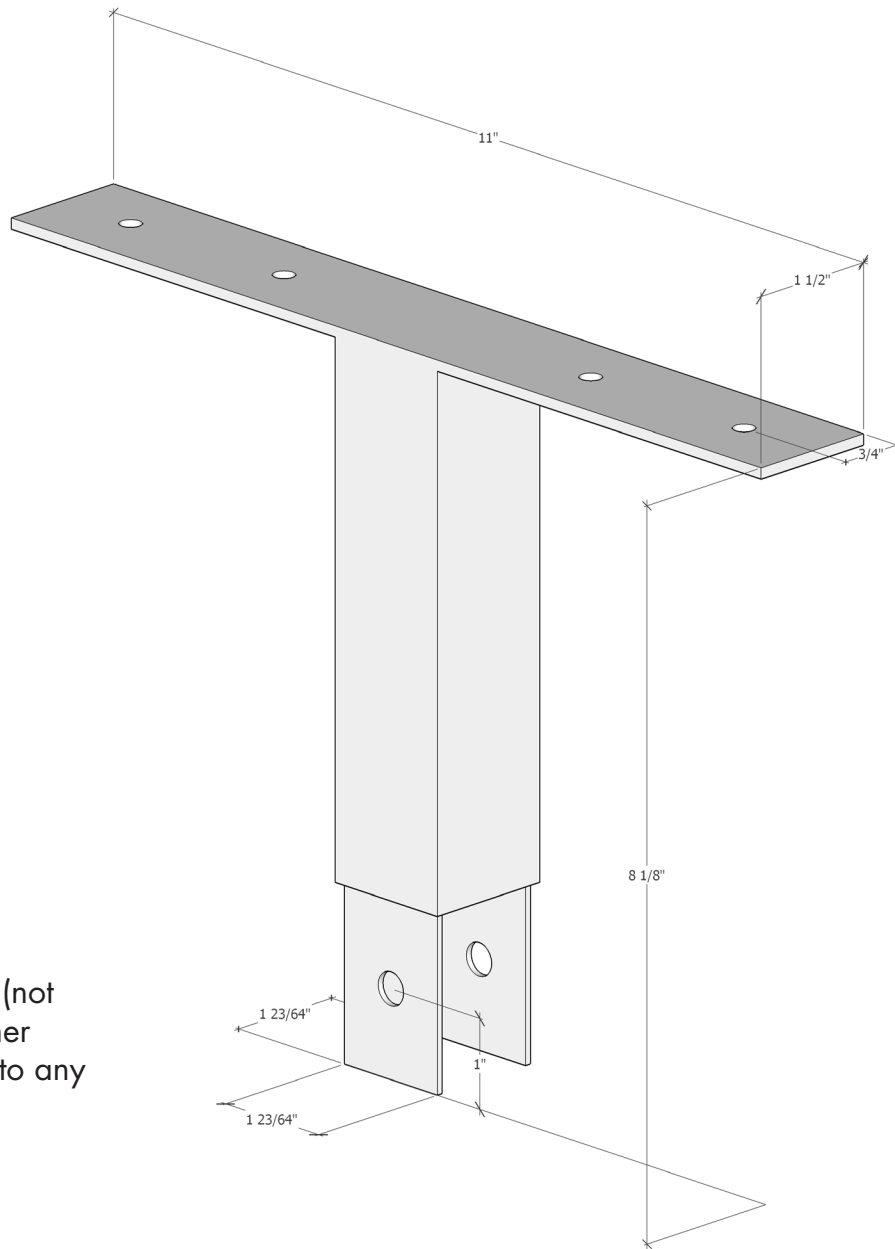

Island Display Rack Shelf Bracket High

Spec Sheet for IDR-SBH accessory

Adds 6" height (not included customer supplied shelf) to any IDR wine rack.

VINTAGEVIEW[®]
MOVING WINE STORAGE FORWARD

4690 Joliet St., Denver, CO 80239 | phone: 866.650.1500 | fax: 866.650.1501 | VintageView.com