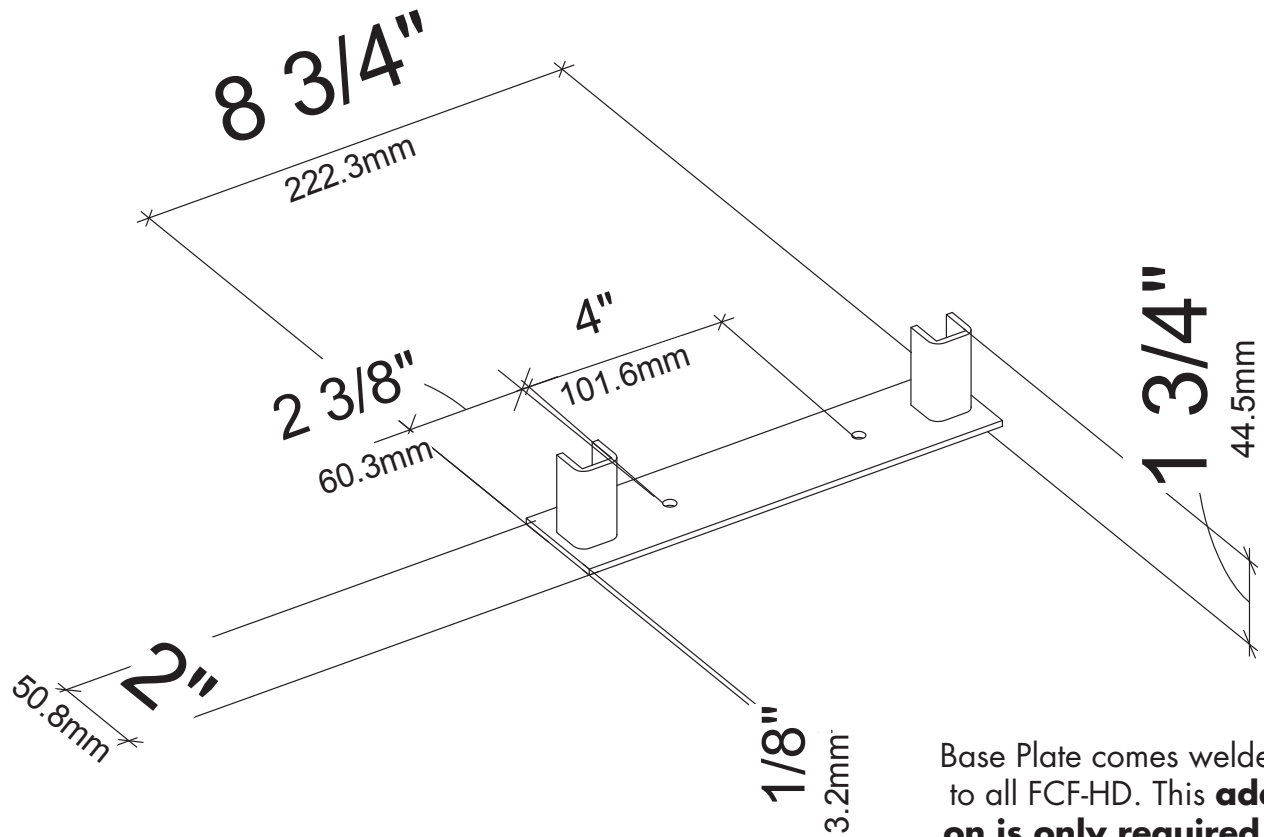

W Series Frame Base Plate

Spec sheet for W Series Frame Base Plate (FCF-BASE)

Base Plate comes welded to all FCF-HD. This **add on is only required** if using one side of a Frame or if the Base Plate has been cut off.