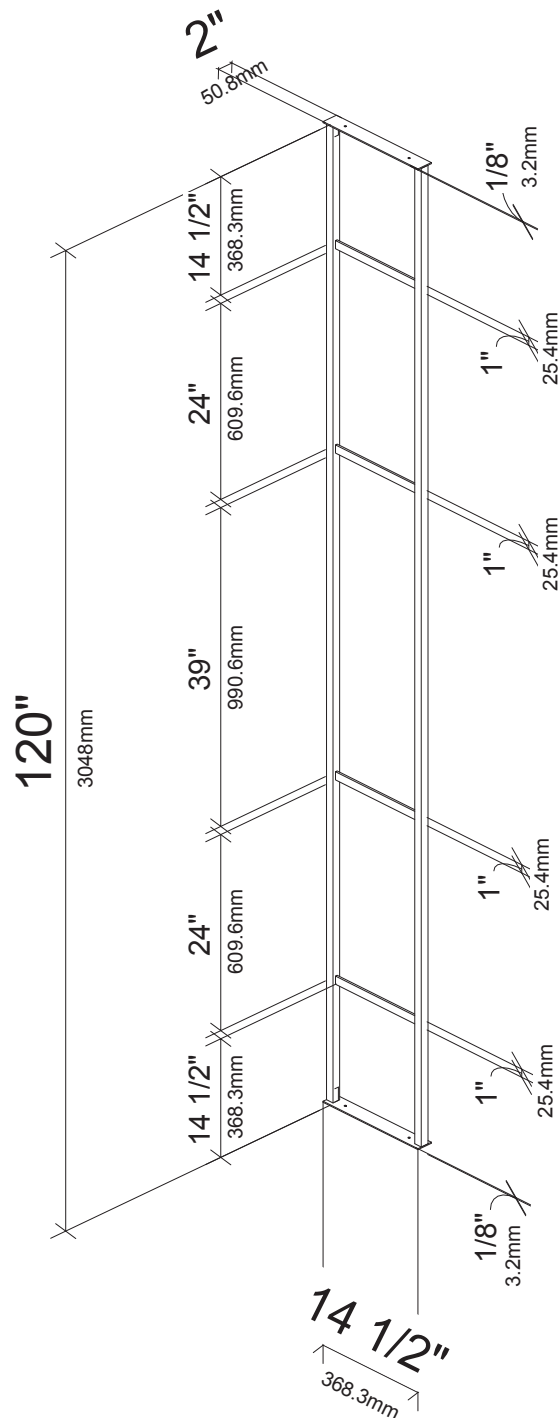

W Series Big Bottle Wine Rack Frame

Spec sheet for FCF-BIG1 wine rack frame (single, solid piece)

Depth with W Series wine racks installed:

- Bottles on One Side**
- Single-bottle depth: 10"

- Bottles on Both Sides:**
- Single, single: 18"

Allow for ~17" total width with wine bottles stored.

VINTAGEVIEW®
MOVING WINE STORAGE FORWARD