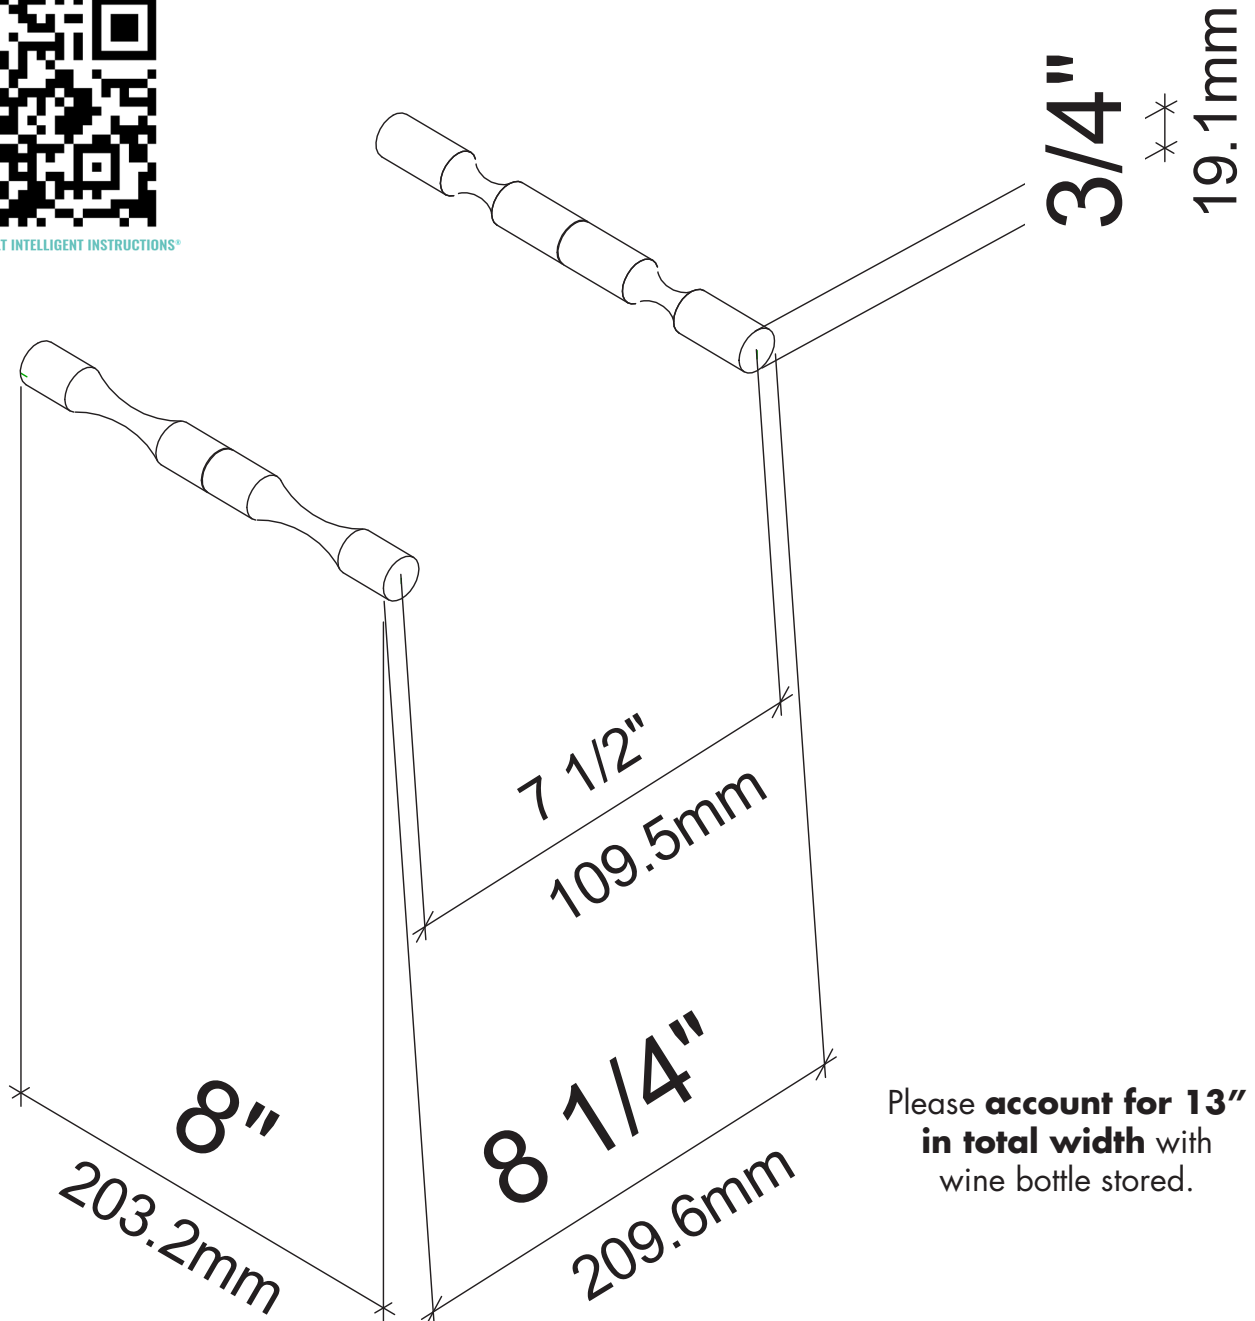

Vino Pins 2 Bottle Rack for Wood Surfaces

Spec sheet for Vino Pins 2 (VP-2)

SCAN FOR **BILT**. 3D INSTRUCTIONS

POWERED BY **BILT INTELLIGENT INSTRUCTIONS**®

VINTAGEVIEW®
MOVING WINE STORAGE FORWARD

VintageView.fr