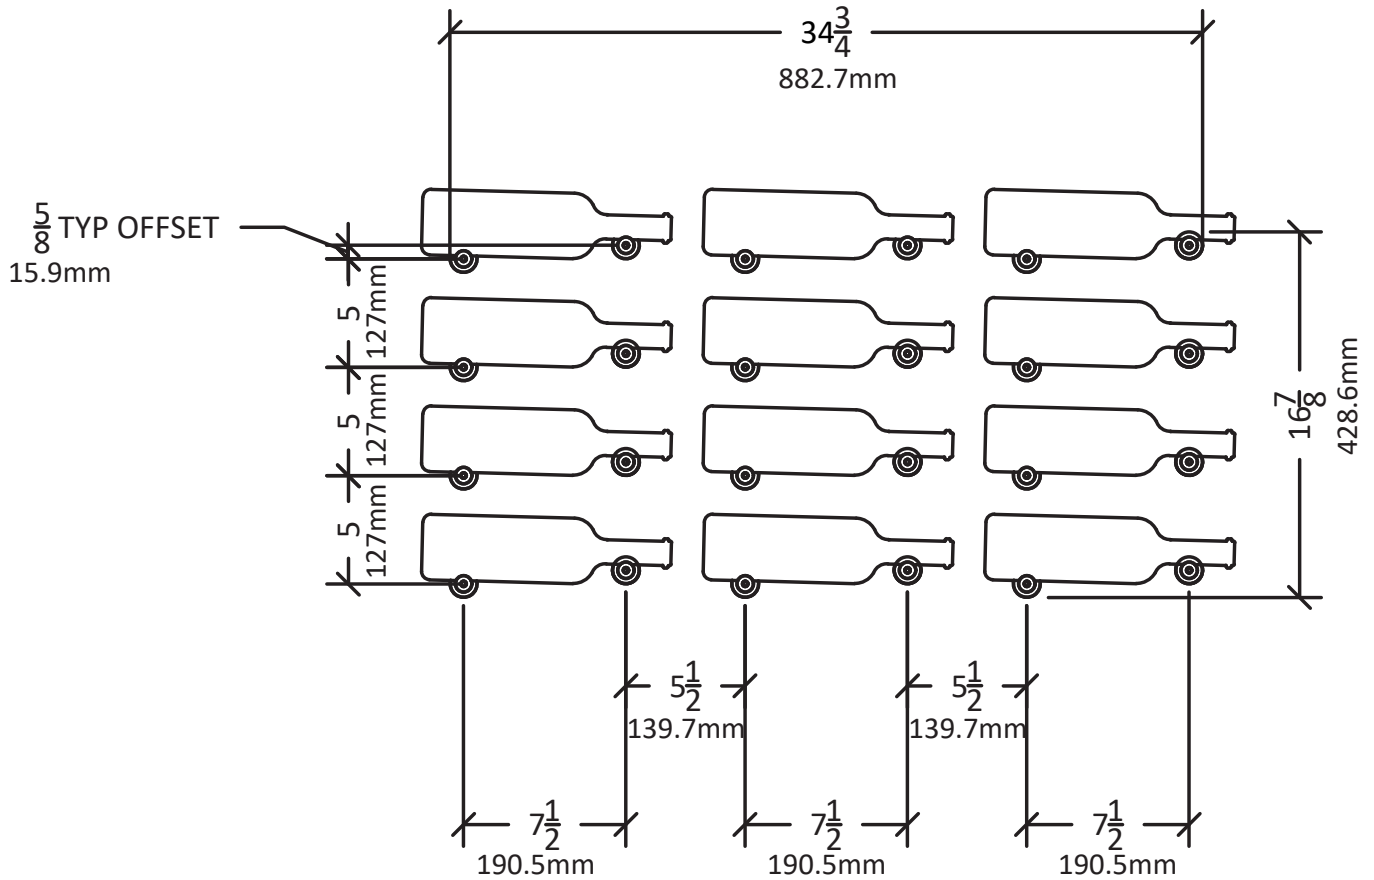

Vino Pins Design Kit 12 Layout

Recommended layout/specs for Vino Pins Design Kit (VPC-DESIGN-12)

Please **account for 39" in total width** with wine bottle stored.

SCAN FOR **BILT**. 3D INSTRUCTIONS

POWERED BY **BILT INTELLIGENT INSTRUCTIONS**®