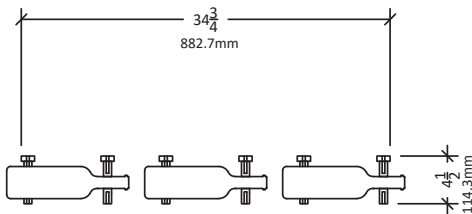

Vino Pins Design Kit 12 Layout

Recommended layout/specs for Vino Pins Design Kit (VPC-DESIGN-12)

Please **account for 39" in total width** with wine bottle stored.

SCAN FOR **BILT**. 3D INSTRUCTIONS

POWERED BY **BILT INTELLIGENT INSTRUCTIONS**®