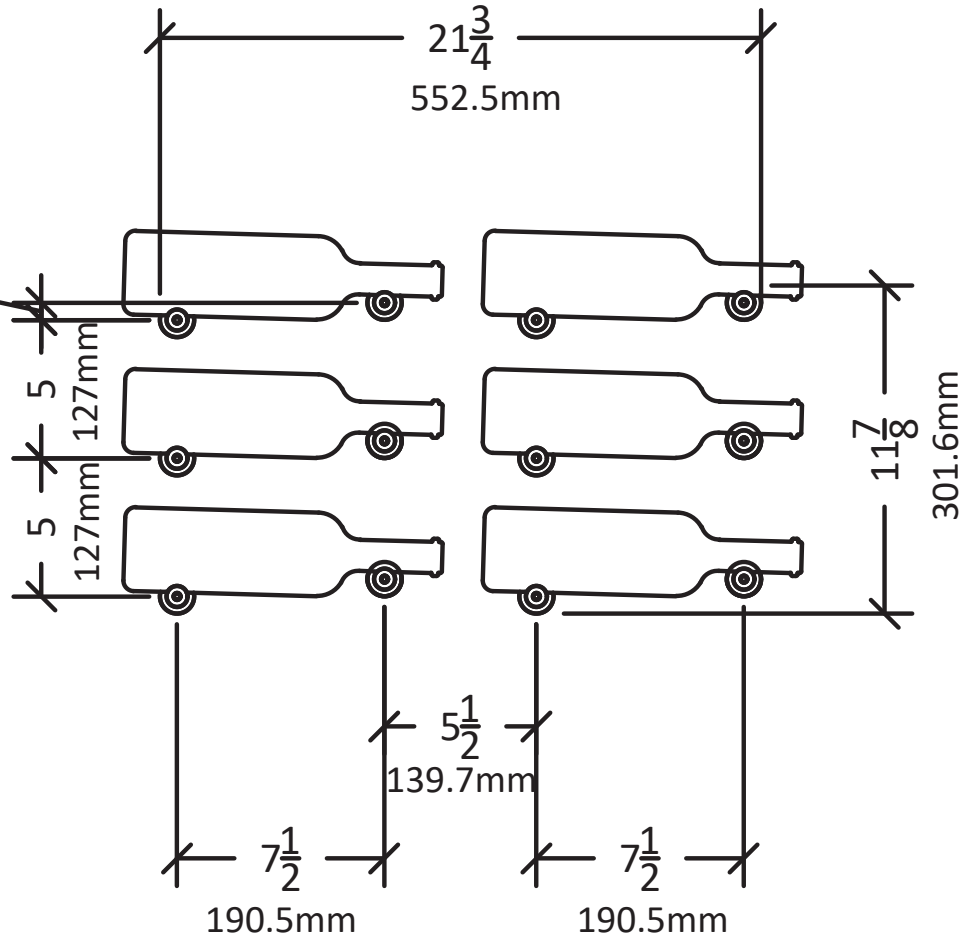

Vino Pins Design Kit 6 Layout

Recommended layout/specs for Vino Pins Design Kit (VPC-DESIGN-6)

SCAN FOR **BILT**. 3D INSTRUCTIONS

POWERED BY **BILT INTELLIGENT INSTRUCTIONS**®

$\frac{5}{8}$ TYP OFFSET
15.9mm

Please **account for 26"**
in total width with wine
bottle stored.

VINTAGEVIEW®
MOVING WINE STORAGE FORWARD

4690 Joliet St., Denver, CO 80239 | phone: 866.650.1500 | fax: 866.650.1501 | VintageView.com

For product warranty information, please visit: VintageView.com/support/warranty. We're here to help, call us at 866-650-1500 with any questions