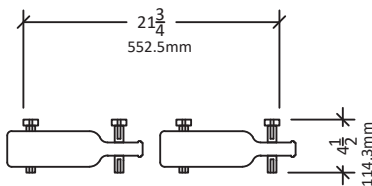

Vino Pins Design Kit 6 Layout

Recommended layout/specs for Vino Pins Design Kit (VPC-DESIGN-6)

SCAN FOR **BILT**. 3D INSTRUCTIONS

POWERED BY **BILT INTELLIGENT INSTRUCTIONS**®

$\frac{5}{8}$ TYP OFFSET
15.9mm

Please **account for 26"**
in total width with wine
bottle stored.

VINTAGEVIEW®
MOVING WINE STORAGE FORWARD

4690 Joliet St., Denver, CO 80239 | phone: 866.650.1500 | fax: 866.650.1501 | VintageView.com

For product warranty information, please visit: VintageView.com/support/warranty. We're here to help, call us at 866-650-1500 with any questions