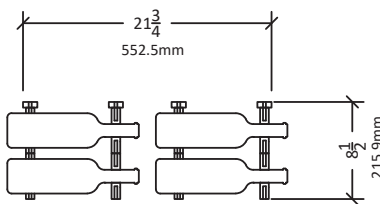

Vino Pins Design Kit 6x2 Layout

Recommended layout/specs for Vino Pins Design Kit (VPC-DESIGN2-6)

SCAN FOR **BILT**. 3D INSTRUCTIONS

POWERED BY **BILT INTELLIGENT INSTRUCTIONS**®

$\frac{5}{8}$ TYP OFFSET
15.9mm

Please **account for 26"**
in total width with wine
bottle stored.

VINTAGEVIEW®
MOVING WINE STORAGE FORWARD

4690 Joliet St., Denver, CO 80239 | phone: 866.650.1500 | fax: 866.650.1501 | VintageView.com

For product warranty information, please visit: VintageView.com/support/warranty. We're here to help, call us at 866-650-1500 with any questions