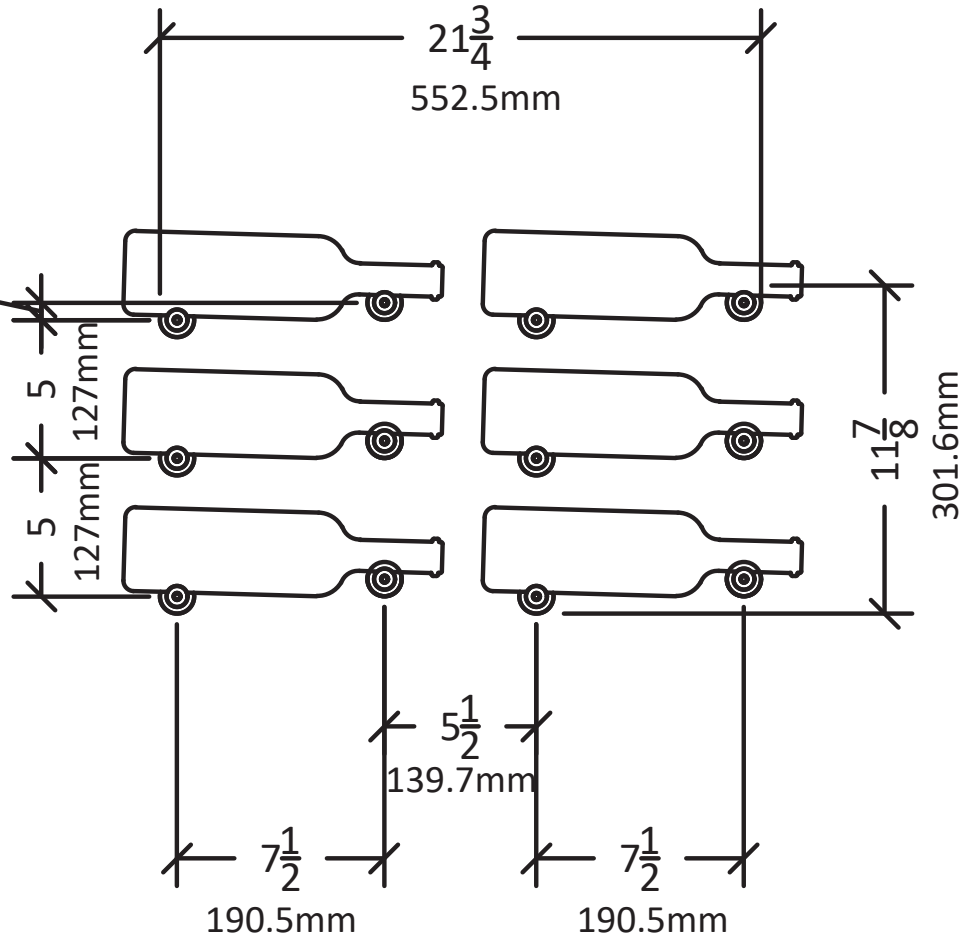

Vino Pins Design Kit 6x2 Layout

Recommended layout/specs for Vino Pins Design Kit (VPC-DESIGN2-6)

SCAN FOR **BILT**. 3D INSTRUCTIONS

POWERED BY **BILT INTELLIGENT INSTRUCTIONS**®

$\frac{5}{8}$ TYP OFFSET
15.9mm

Please **account for 26"**
in total width with wine
bottle stored.

VINTAGEVIEW®
MOVING WINE STORAGE FORWARD

4690 Joliet St., Denver, CO 80239 | phone: 866.650.1500 | fax: 866.650.1501 | VintageView.com

For product warranty information, please visit: VintageView.com/support/warranty. We're here to help, call us at 866-650-1500 with any questions