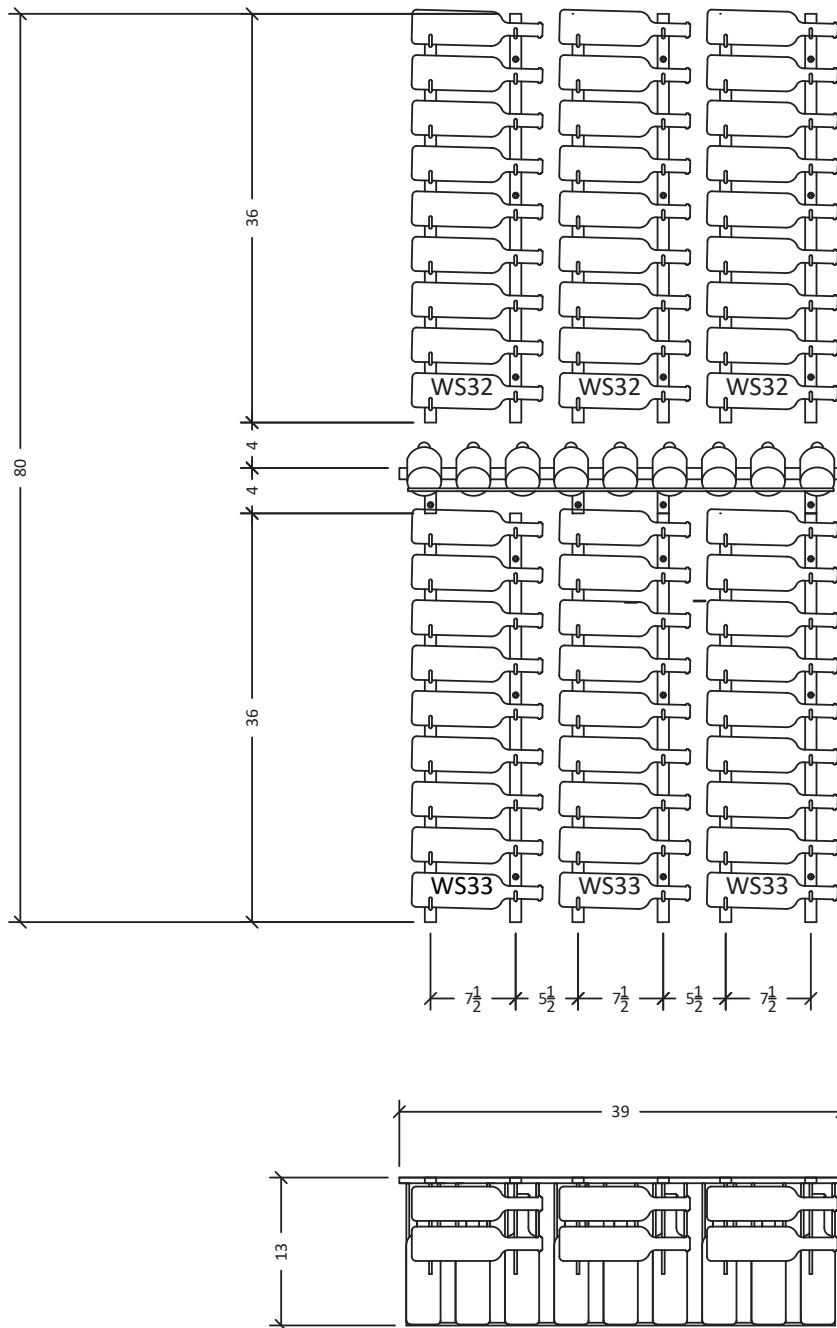

W Series Presentation Row Wine Rack Kit

Spec sheet for WS-PR-KIT

This diagram represents our recommended layout for the W Series Presentation Row Wine Display Kit.

VINTAGEVIEW®
MOVING WINE STORAGE FORWARD