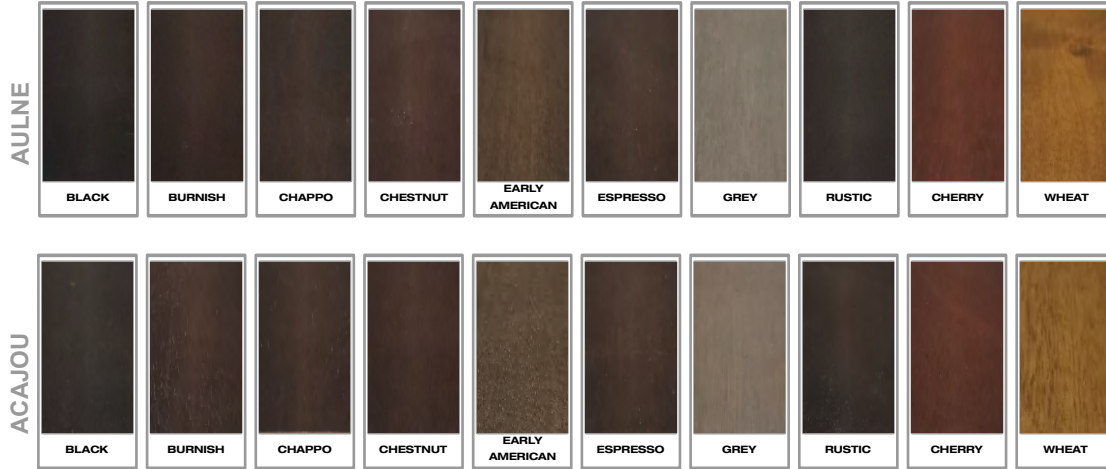

Vino racking.com

by VINO EXPERT

Cellar Doors